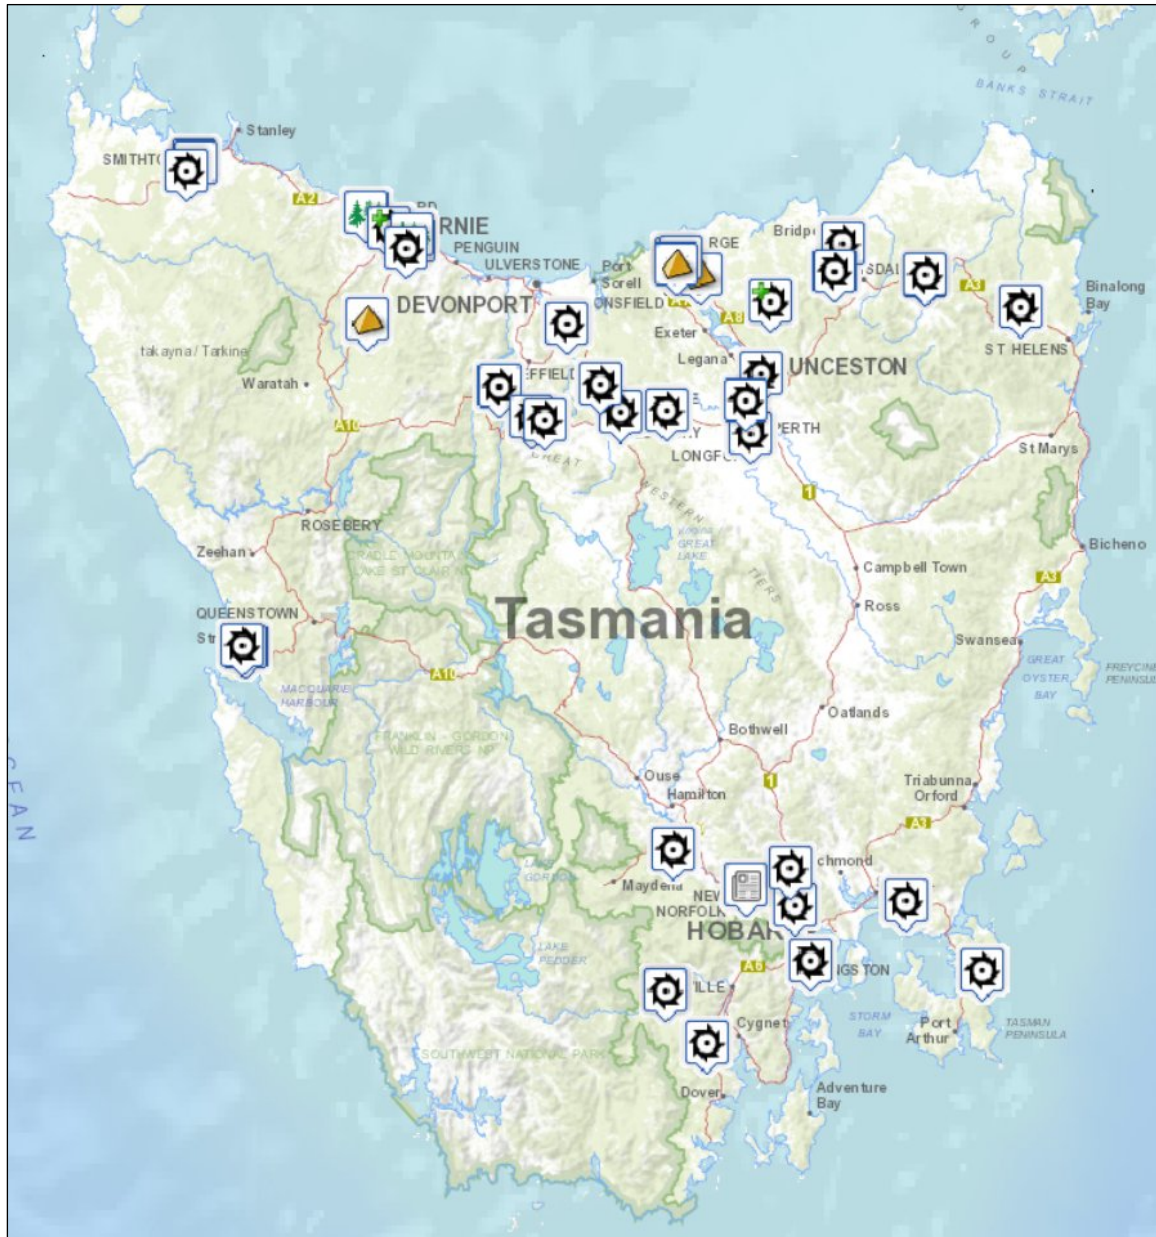

Table of Contents

Location Map of Primary Wood Processors.....	4
Introduction.....	5
Who is listed?.....	5
Who is a Primary Processor?	5
Chain of Custody Certification	5
Forest Management Companies / Wood Brokers.....	6
Consulting Forest Practices Officers.....	6
Processor Scale	6
Listing of Primary Processors by Municipality.....	7
Alphabetical Listing of Primary Processors	9

Location Map of Primary Wood Processors

<https://data.stategrowth.tas.gov.au/forestry/>

-  Sawmill
-  Sawmill & Other Processing
-  Veneer Mill
-  Paper Mill
-  Woodchip Mill
-  Forest Management & Log Exports